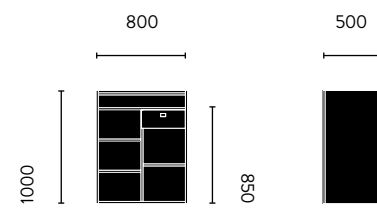

A NEW COLORA

KUMI

FURNITURE
MOBILIARIO
MOBILIER
ARREDAMENTI